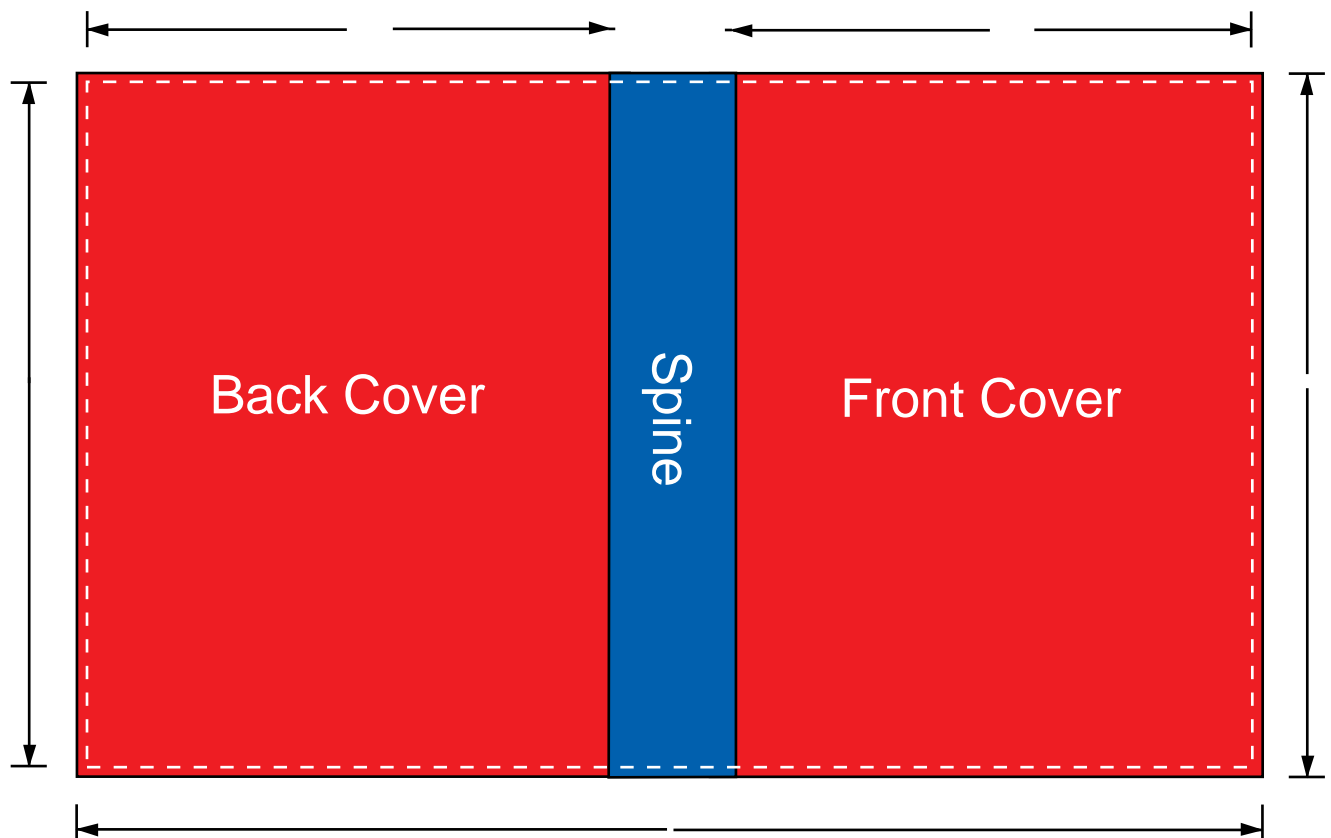

Fill in your information into the form and your measurements will be automatically calculated.

Trim Width  
Trim Height  
Paper Stock  
Number of Pages  
Bleed

Please choose one of the four Book1One Paper options from the drop down list.  
50# Uncoated  
60# Uncoated  
80# Coated  
100# Coated  
100# Uncoated

Past the dashed lines indicate bleed - - - - -

**Unless your document is white, bleed will need to be added. Please add .125 around the entire document. This added bleed area is to ensure that the image prints to the edge. This area will be cut off.**