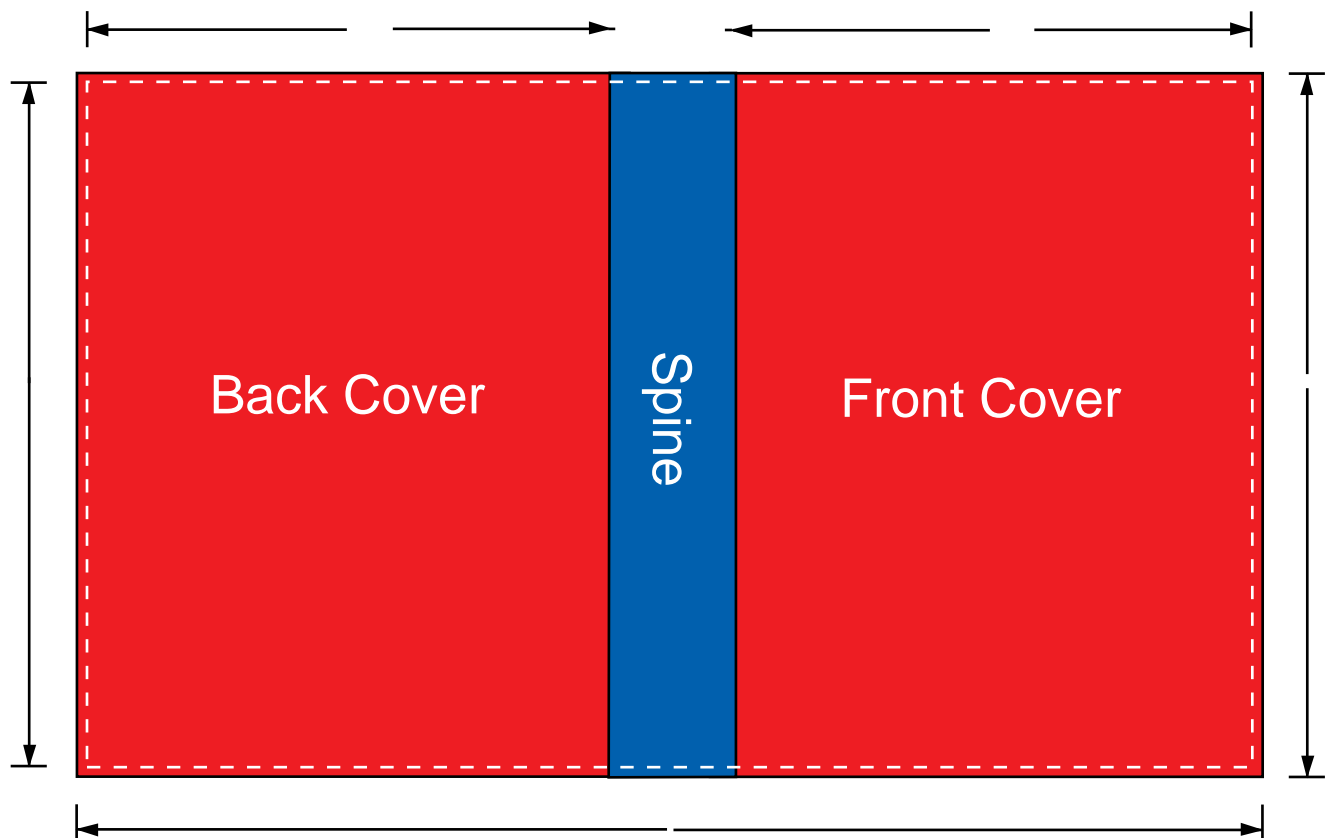

Fill in your information into the form and your measurements will be automatically calculated.

Trim Width

Trim Height

Paper Stock

Number of Pages

Bleed

Please choose one of the four Book1One Paper options from the drop down list.

60# Natural

60# White

80# Vector Gloss

100# Vector Gloss

Past the dashed lines indicate bleed - - - - -

Unless your document is white, bleed will need to be added. Please add .125 around the entire document. This added bleed area is to ensure that the image prints to the edge. This area will be cut off.