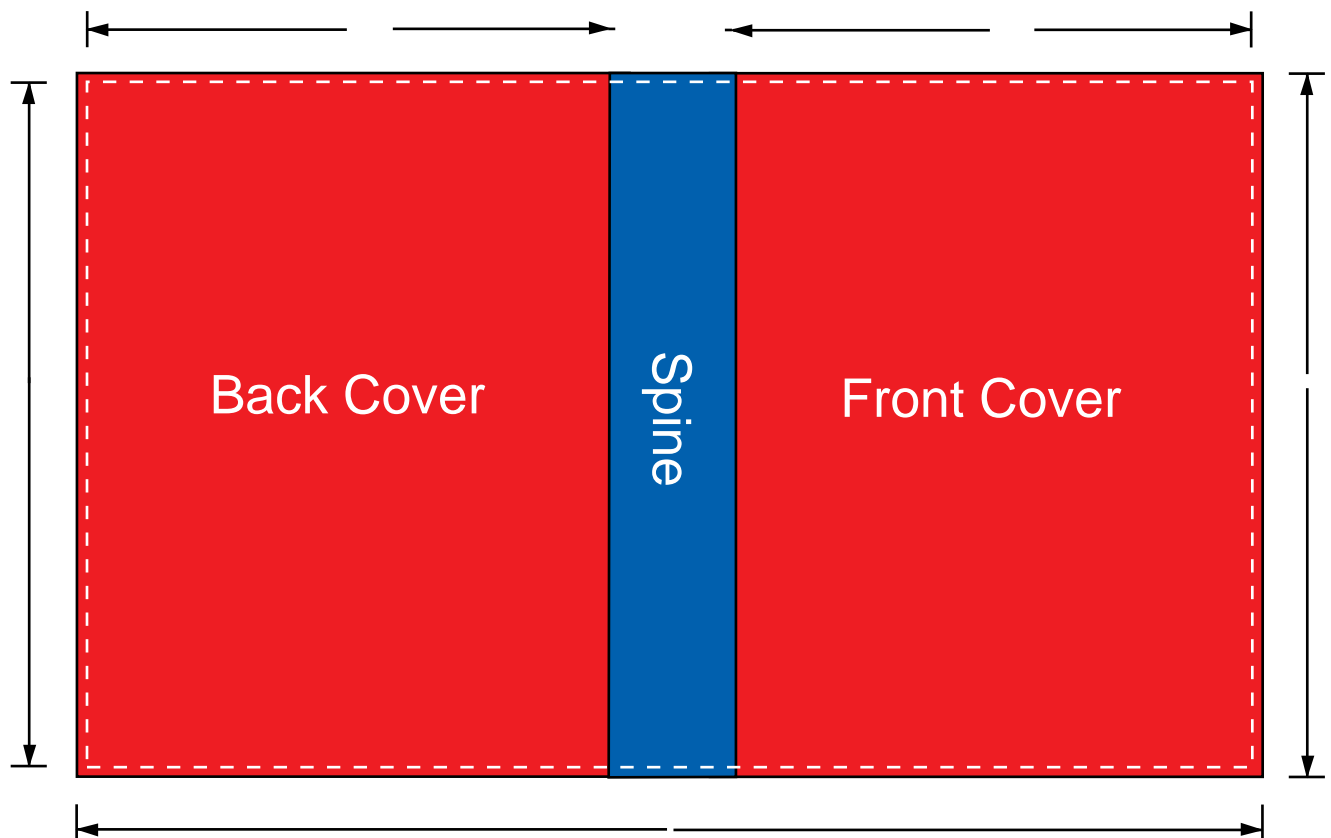

Fill in your information into the form and your measurements will be automatically calculated.

Trim Width
Trim Height
Paper Stock
Number of Pages
Bleed

Please choose one of the four Book1One Paper options from the drop down list.
50# Uncoated
60# Uncoated
80# Coated
100# Coated
100# Uncoated

Past the dashed lines indicate bleed - - - - -

Unless your document is white, bleed will need to be added. Please add .125 around the entire document. This added bleed area is to ensure that the image prints to the edge. This area will be cut off.