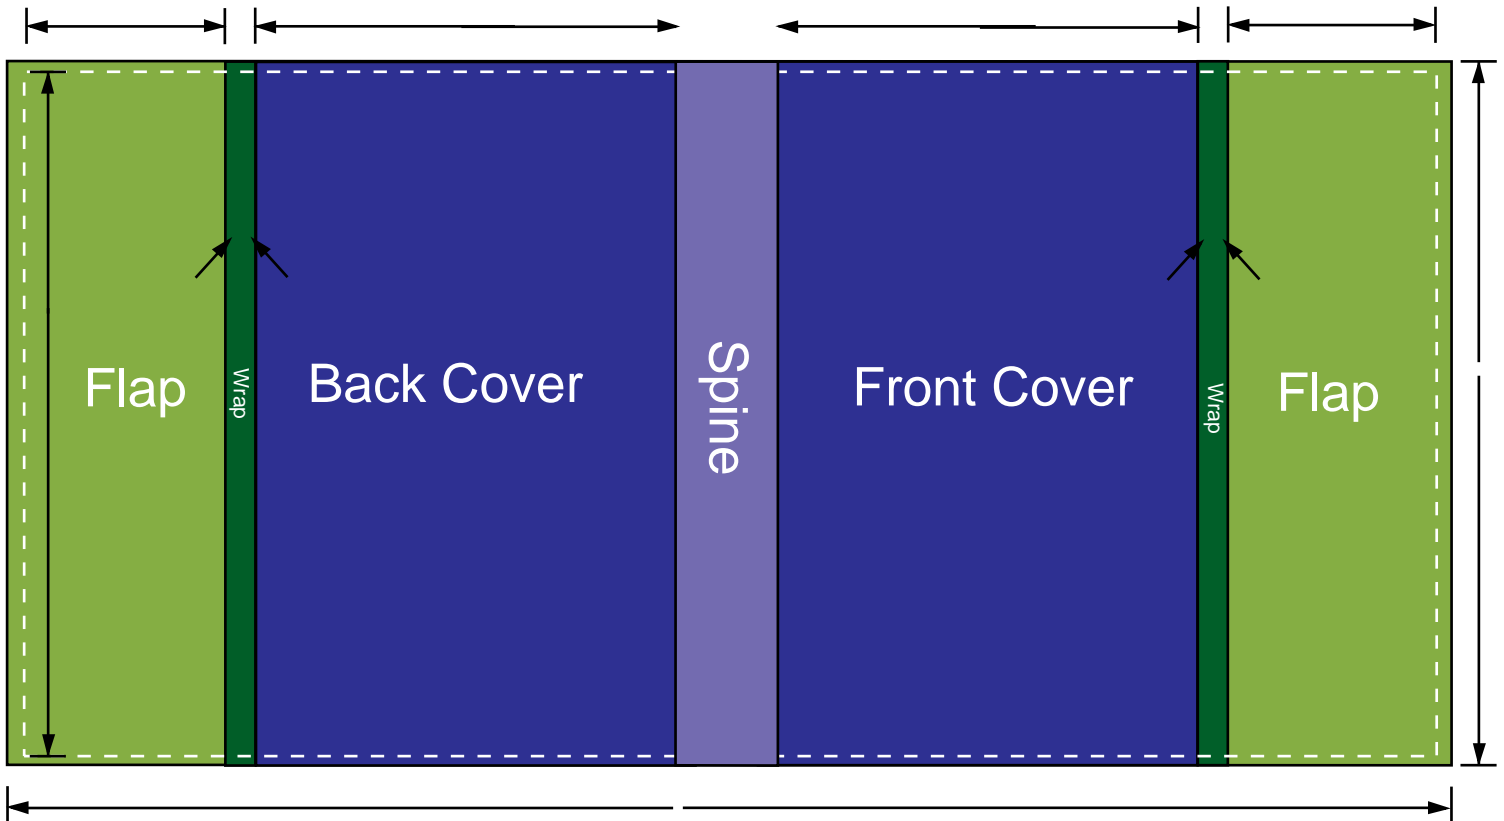

Dust Jacket Diagram

Fill in your information into the form and your measurements will be automatically calculated.

Trim Width
Trim Height
Paper Stock
Number of Pages
Bleed

Please choose one of the four Book1One Paper options from the drop down list.
50# Uncoated
60# Uncoated
80# Coated
100# Coated
100# Uncoated

Past the dashed lines indicate bleed - - - - -

Unless your document is white, bleed will need to be added. Please add .125 around the entire document. This added bleed area is to ensure that the image prints to the edge. This area will be cut off.